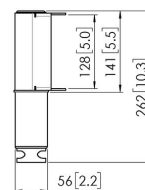

PFA 9148 Turn Unit for Display Floor Stand

Key Benefits

- Easy install
- Modular
- Cable management

The PFA 9148 turn unit can be used to mount a display to the PFF 1560 display floor stand or the PFA 9155 display floor-mounting stand.