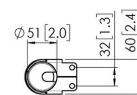

PFA 9148 Turn Unit for Display Floor Stand

Key Benefits

- Easy install
- Modular
- Cable management

The PFA 9148 turn unit can be used to mount a display to the PFF 1560 display floor stand or the PFA 9155 display floor-mounting stand.