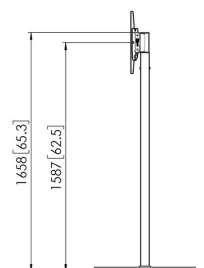

## PFA 9148 Turn Unit for Display Floor Stand

### Key Benefits

- Easy install
- Modular
- Cable management

The PFA 9148 turn unit can be used to mount a display to the PFF 1560 display floor stand or the PFA 9155 display floor-mounting stand.

### Specifications

Article number (SKU)	7291480
Colour	Black
EAN single box	8712285345241
Height	262
Width	60
Depth	51
TÜV certified	Yes
Turn	Up to 128°
Guarantee	5 years
Max. weight load (kg/Lbs)	40 / 88.18
Lockable	True